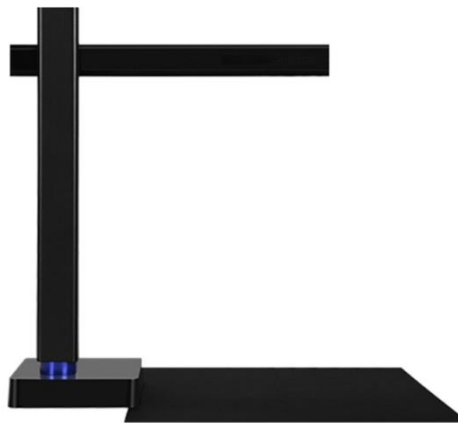

# Shine Pro

Portable document scanner  
is scanning page as quick as a flash

 DESIGN  
AWARD  
Golden Pin Design Award 2019

USB 2.0  
Play-and-Plug  
Connection

Fast  
scanning Speed  
≤1s

Foldable  
&  
Lightweight

## Advanced OCR

OCR (optical character recognition)  
recognize up to 180+ languages,  
help you layout scanned document enable editing.

The CZUR Shine 800 and 500 Pro are models designed to be powered and operated via a Windows or Macintosh computer USB 2.0 port. Travel light and scan wherever the work and laptop take you.

Students, teachers, and lecturers may find the Video facility an especially useful presentation option.

CZUR's advanced software, adjustable lighting and a sharp focus camera produce clear images.

Page flattening in the CZUR Shine 800 and 500 Pro models is designed for single sheets to ≥A4.