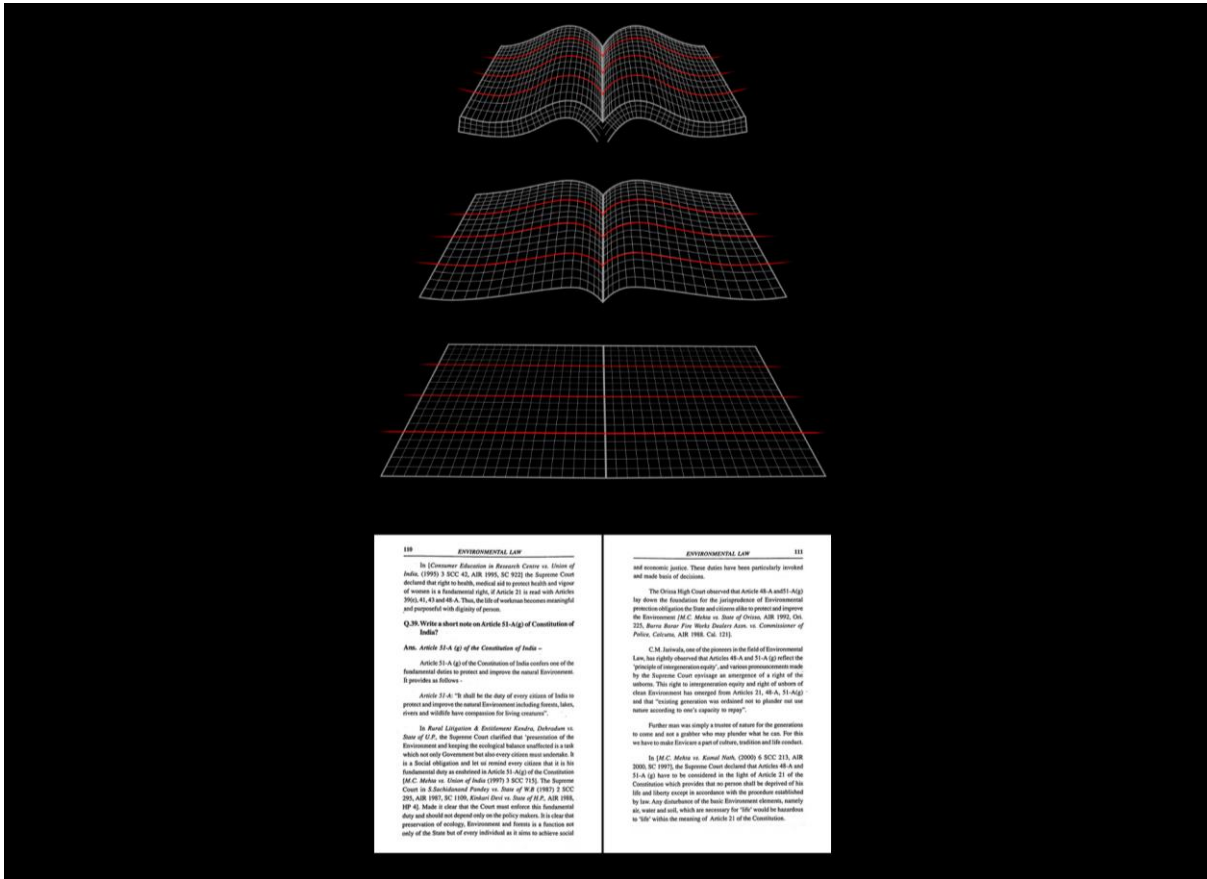

Flattening the Curve