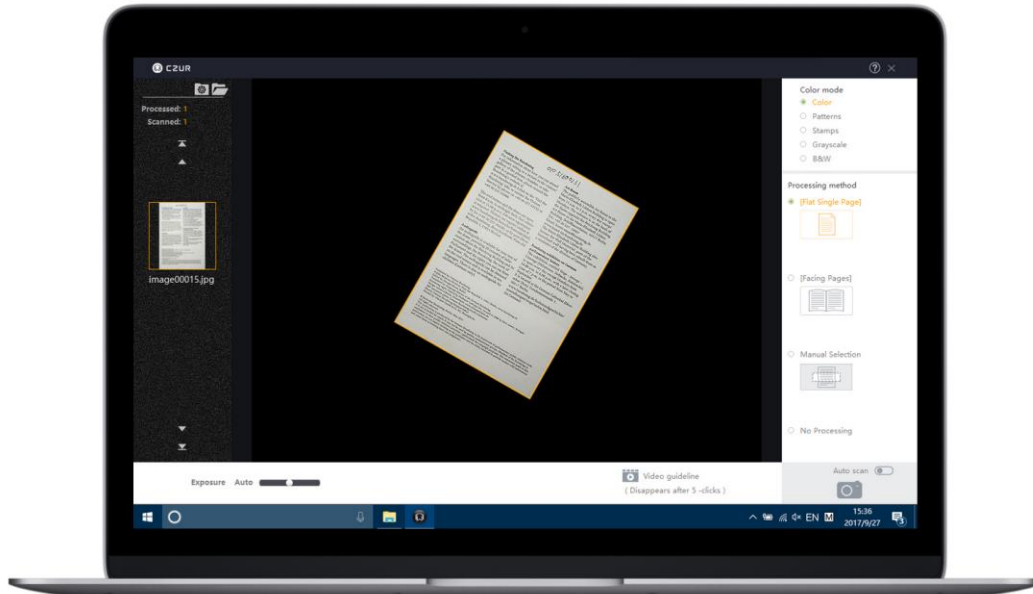

Intelligent Image Processing Software